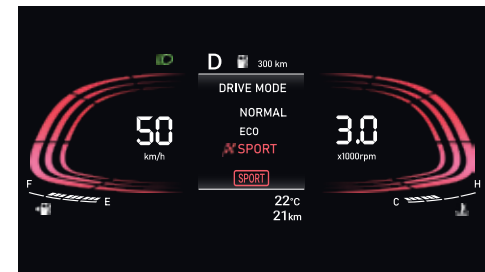

U2 1.5 | CRDi VGT diesel

Max power **85** kW (116 PS) @ 4 000 r/min
 Max torque **250** Nm @ 1 500-2 750 r/min

Drive mode themes:

Eco

Normal

Sport

Drive modes:

Get wherever you need to go with ease. Pick your driving mode and let the VENUE do the rest.

Eco: The new VENUE already comes with impressive mileage and driving in ECO mode can help increase even that.

Normal: This is your happy place. The normal mode sits squarely between the performance of the SPORT and efficiency of ECO. Delivering an effortlessly relaxed performance that's perfect for everyday driving.