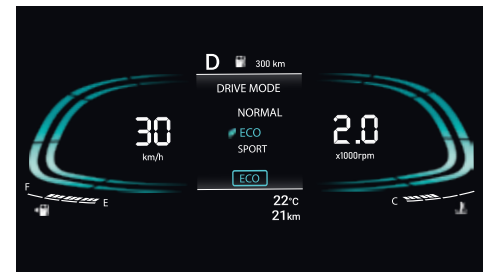

It's not just about getting from one place to another, it's about getting there in style. The new Hyundai VENUE puts the fun into driving. At the heart of the new Hyundai VENUE sits a finely tuned engine that delivers the perfect blend of performance and efficiency for that heart thumping driving experience. To put it simply, it's a lit drive!

U2 1.5 | CRDi VGT diesel

Max power **85** kW (116 PS) @ 4 000 r/min
 Max torque **250** Nm @ 1 500-2 750 r/min

Drive mode themes:

Eco

Normal

Sport

Drive modes:

Get wherever you need to go with ease. Pick your driving mode and let the VENUE do the rest.

Eco: The new VENUE already comes with impressive mileage and driving in ECO mode can help increase even that.

Normal: This is your happy place. The normal mode sits squarely between the performance of the SPORT and efficiency of ECO. Delivering an effortlessly relaxed performance that's perfect for everyday driving.