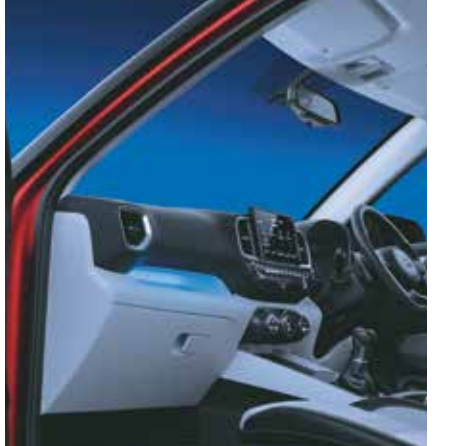

Power driver seat - 4 way

Ambient lighting

Smart electric sunroof

Digital cluster with colour TFT MID

Other features: Auto healthy air purifier | Fully automatic temperature control with digital display | Leather[^] gear knob | Glovebox cooling | 60:40 Split rear seat | Front seatback scoop

[^]Leatherette

Stay connected to the Lit life.

The new Hyundai VENUE is designed to keep you connected to both your car, and the world around you. Between the Alexa and the 60+ feature-loaded Bluelink, you've got everything you need to make your drives lit and exciting.