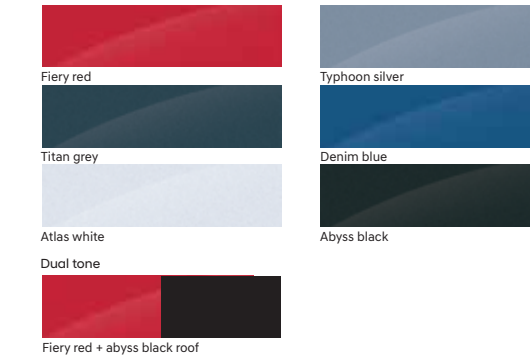

Transmission options: Dual clutch transmission (DCT) | Manual transmission (MT)

Interior & exterior colours

VENUE

Mono tone

Two tone black and greige interiors

VENUE Knight

Mono tone

All black interiors with brass coloured inserts