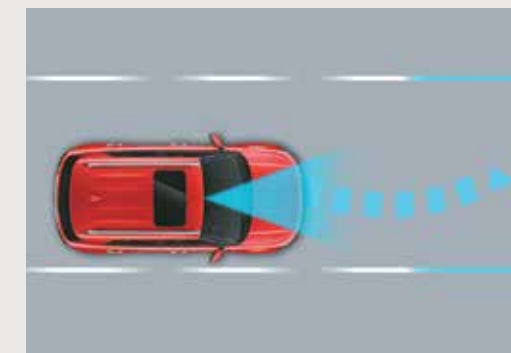

[^]Electronic brakeforce distribution

Hyundai SmartSense

Level 1 ADAS. **1st in segment**

Advanced Driver Assistance System (ADAS) uses automated sensing technology to detect obstacles on the road & respond with countermeasures for impact avoidance. Thus offering comprehensive protection on the road. The new Hyundai VENUE comes with cutting-edge autonomous level 1 ADAS system for a smart & intuitive driving experience.

Forward Collision Warning (FCW)

Lane Departure Warning (LDW)

Forward Collision - Avoidance Assist - Car (FCA-Car) & Forward Collision Warning (FCW)

Forward Collision - Avoidance Assist - Pedestrian (FCA-Ped)

Forward Collision - Avoidance Assist - Cycle (FCA-Cyl)

High Beam Assist (HBA)

Lane Keeping Assist (LKA)

Lane Following Assist (LFA)

Driver Attention Warning (DAW)

Leading Vehicle Departure Alert (LVDA)

An exhilarating drive, like nothing else.