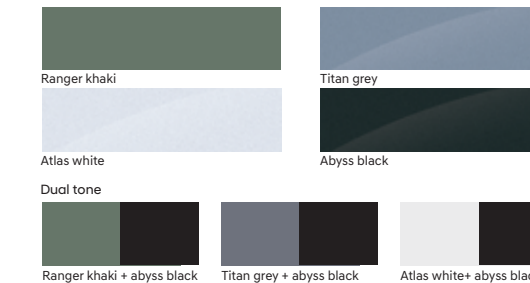

VENUE Adventure

Mono tone

Black interiors with light sage green coloured inserts