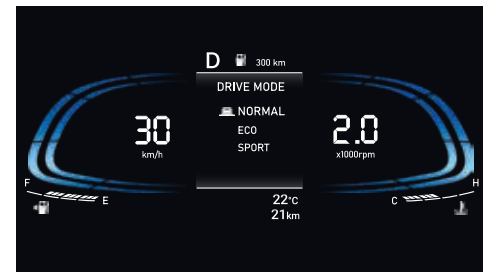

U2 1.5 | CRDi VGT diesel

Max power **85** kW (116 PS) @ 4 000 r/min
 Max torque **250** Nm @ 1 500-2 750 r/min

Drive mode themes:

Eco

Normal

Sport

Drive modes:

Get wherever you need to go with ease. Pick your driving mode and let the VENUE do the rest.

Eco: The new VENUE already comes with impressive mileage and driving in ECO mode can help increase even that.

Normal: This is your happy place. The normal mode sits squarely between the performance of the SPORT and efficiency of ECO. Delivering an effortlessly relaxed performance that's perfect for everyday driving.